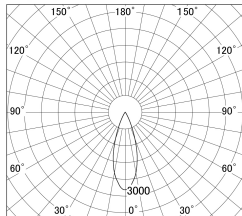

■ Lighting Distribution Curve (cd/1000 lm)