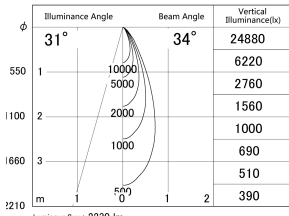

Item no. DD161-2035MB9035-FX

Series Name: AMMA Φ80 series Lens type Fixed Antiglare (DD161-AG-FX)

■ Lighting Distribution Curve (cd/1000 lm)

Installation	Recessed mount
Type	High-efficiency antiglare type fixed downlight
Fixture wattage	21W
Beam angle	34deg
Color Temp.	3500K
CRI	Ra>90
Luminous	2229 lm
Body	Die-cast aluminum alloy
Body finish	N/A
Trim finish	Black
Reflector finish	Mirror
IP Rate	IP20
Light source	COB module
Input Voltage	AC220~240V
Dimming Type	Non-Dimmable
Certificate	CE,CCC
Cut Hole	80mm