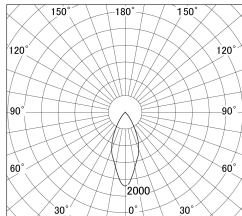

■ Lighting Distribution Curve (cd/1000 lm)