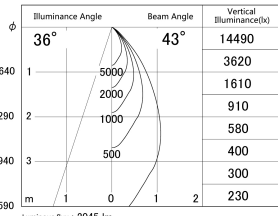

Item no. DD161-2045MB9035-FX

Series Name: AMMA Φ80 series Lens type Fixed Antiglare (DD161-AG-FX)

■ Lighting Distribution Curve (cd/1000 lm)

Installation	Recessed mount
Type	High-efficiency antiglare type fixed downlight
Fixture wattage	21W
Beam angle	43deg
Color Temp.	3500K
CRI	Ra>90
Luminous	2047 lm
Body	Die-cast aluminum alloy
Body finish	N/A
Trim finish	Black
Reflector finish	Mirror
IP Rate	IP20
Light source	COB module
Input Voltage	AC220~240V
Dimming Type	Non-Dimmable
Certificate	CE,CCC
Cut Hole	80mm