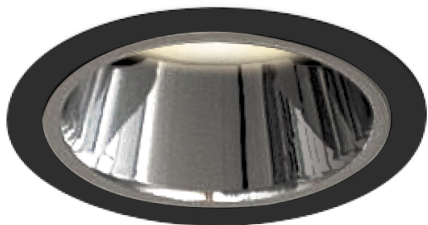

Item no. DD161-2045MB9035-FX

Series Name: AMMA Φ80 series Lens type Fixed Antiglare (DD161-AG-FX)