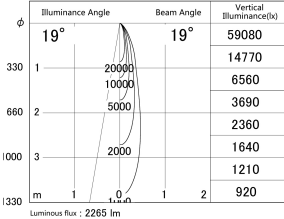

Item no. DD161-2520MB9035-FX

Series Name: AMMA Φ80 series Lens type
Fixed Antiglare (DD161-AG-FX)

■ Lighting Distribution Curve (cd/1000 lm)

Installation	Recessed mount
Type	High-efficiency antiglare type fixed downlight
Fixture wattage	24W
Beam angle	19deg
Color Temp.	3500K
CRI	Ra>90
Luminous	2264 lm
Body	Die-cast aluminum alloy
Body finish	N/A
Trim finish	Black
Reflector finish	Mirror
IP Rate	IP20
Light source	COB module
Input Voltage	AC220~240V
Dimming Type	Non-Dimmable
Certificate	CE,CCC
Cut Hole	80mm