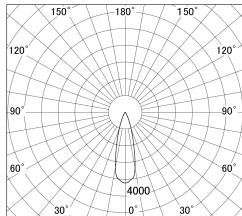

■ Lighting Distribution Curve (cd/1000 lm)