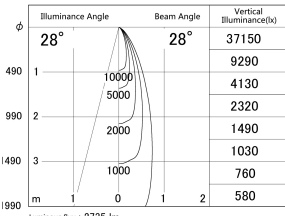

Item no. DD161-2525MB9035-FX

Series Name: AMMA Φ80 series Lens type Fixed Antiglare (DD161-AG-FX)

■ Lighting Distribution Curve (cd/1000 lm)

Installation	Recessed mount
Type	High-efficiency antiglare type fixed downlight
Fixture wattage	24W
Beam angle	28deg
Color Temp.	3500K
CRI	Ra>90
Luminous	2737 lm
Body	Die-cast aluminum alloy
Body finish	N/A
Trim finish	Black
Reflector finish	Mirror
IP Rate	IP20
Light source	COB module
Input Voltage	AC220~240V
Dimming Type	Non-Dimmable
Certificate	CE,CCC
Cut Hole	80mm