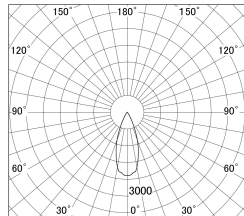

■ Lighting Distribution Curve (cd/1000 lm)