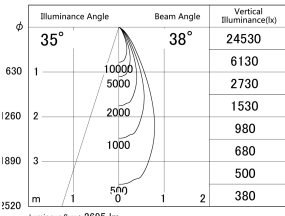

Item no. DD161-2540MB9035-FX

Series Name: AMMA Φ80 series Lens type Fixed Antiglare (DD161-AG-FX)

■ Lighting Distribution Curve (cd/1000 lm)

Installation	Recessed mount
Type	High-efficiency antiglare type fixed downlight
Fixture wattage	24W
Beam angle	38deg
Color Temp.	3500K
CRI	Ra>90
Luminous	2694 lm
Body	Die-cast aluminum alloy
Body finish	N/A
Trim finish	Black
Reflector finish	Mirror
IP Rate	IP20
Light source	COB module
Input Voltage	AC220~240V
Dimming Type	Non-Dimmable
Certificate	CE,CCC
Cut Hole	80mm