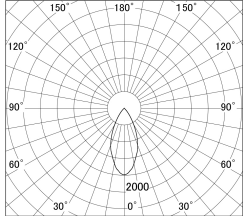

■ Lighting Distribution Curve (cd/1000 lm)