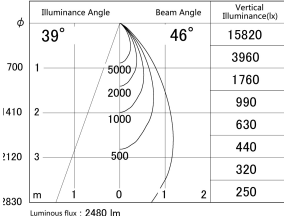

Item no. DD161-2545MB9035-FX

Series Name: AMMA Φ80 series Lens type
Fixed Antiglare (DD161-AG-FX)

■ Lighting Distribution Curve (cd/1000 lm)

Installation	Recessed mount
Type	High-efficiency antiglare type fixed downlight
Fixture wattage	24W
Beam angle	46deg
Color Temp.	3500K
CRI	Ra>90
Luminous	2481 lm
Body	Die-cast aluminum alloy
Body finish	N/A
Trim finish	Black
Reflector finish	Mirror
IP Rate	IP20
Light source	COB module
Input Voltage	AC220~240V
Dimming Type	Non-Dimmable
Certificate	CE,CCC
Cut Hole	80mm