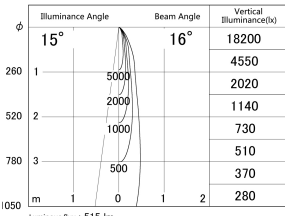

Item no. DD161-0515MB9040-FX

Series Name: AMMA Φ80 series Lens type Fixed Antiglare (DD161-AG-FX)

■ Lighting Distribution Curve (cd/1000 lm)

Installation	Recessed mount
Type	High-efficiency antiglare type fixed downlight
Fixture wattage	5W
Beam angle	16deg
Color Temp.	4000K
CRI	Ra>90
Luminous	516 lm
Body	Die-cast aluminum alloy
Body finish	N/A
Trim finish	Black
Reflector finish	Mirror
IP Rate	IP20
Light source	COB module
Input Voltage	AC220~240V
Dimming Type	Non-Dimmable
Certificate	CE,CCC
Cut Hole	80mm