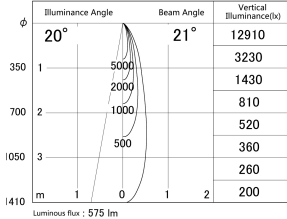

Item no. DD161-0520MB9040-FX

Series Name: AMMA Φ 80 series Lens type
Fixed Antiglare (DD161-AG-FX)

■ Lighting Distribution Curve (cd/1000 lm)

Installation	Recessed mount
Type	High-efficiency antiglare type fixed downlight
Fixture wattage	5W
Beam angle	21deg
Color Temp.	4000K
CRI	Ra>90
Luminous	573 lm
Body	Die-cast aluminum alloy
Body finish	N/A
Trim finish	Black
Reflector finish	Mirror
IP Rate	IP20
Light source	COB module
Input Voltage	AC220~240V
Dimming Type	Non-Dimmable
Certificate	CE,CCC
Cut Hole	80mm