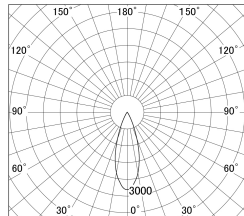

■ Lighting Distribution Curve (cd/1000 lm)