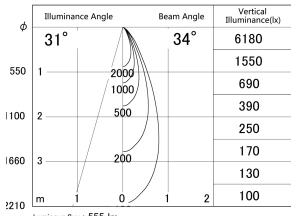

Item no. DD161-0535MB9040-FX

Series Name: AMMA Φ80 series Lens type Fixed Antiglare (DD161-AG-FX)

■ Lighting Distribution Curve (cd/1000 lm)

Installation	Recessed mount
Type	High-efficiency antiglare type fixed downlight
Fixture wattage	5W
Beam angle	34deg
Color Temp.	4000K
CRI	Ra>90
Luminous	555 lm
Body	Die-cast aluminum alloy
Body finish	N/A
Trim finish	Black
Reflector finish	Mirror
IP Rate	IP20
Light source	COB module
Input Voltage	AC220~240V
Dimming Type	Non-Dimmable
Certificate	CE,CCC
Cut Hole	80mm