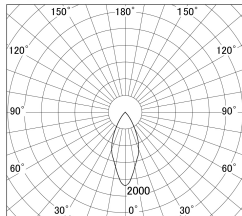

■ Lighting Distribution Curve (cd/1000 lm)