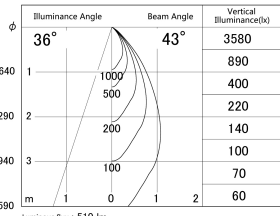

Item no. DD161-0545MB9040-FX

Series Name: AMMA Φ80 series Lens type Fixed Antiglare (DD161-AG-FX)

■ Lighting Distribution Curve (cd/1000 lm)

Installation	Recessed mount
Type	High-efficiency antiglare type fixed downlight
Fixture wattage	5W
Beam angle	43deg
Color Temp.	4000K
CRI	Ra>90
Luminous	509 lm
Body	Die-cast aluminum alloy
Body finish	N/A
Trim finish	Black
Reflector finish	Mirror
IP Rate	IP20
Light source	COB module
Input Voltage	AC220~240V
Dimming Type	Non-Dimmable
Certificate	CE,CCC
Cut Hole	80mm