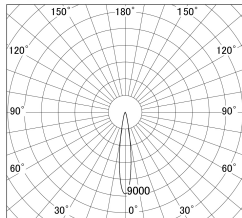

■ Lighting Distribution Curve (cd/1000 lm)

Installation	Recessed mount
Type	High-efficiency antiglare type fixed downlight
Fixture wattage	7.5W
Beam angle	16deg
Color Temp.	4000K
CRI	Ra>90
Luminous	754 lm
Body	Die-cast aluminum alloy
Body finish	N/A
Trim finish	Black
Reflector finish	Mirror
IP Rate	IP20
Light source	COB module
Input Voltage	AC220~240V
Dimming Type	Non-Dimmable
Certificate	CE,CCC
Cut Hole	80mm