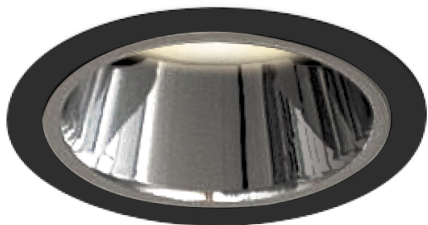

Item no. DD161-0815MB9040-FX

Series Name: AMMA Φ80 series Lens type
Fixed Antiglare (DD161-AG-FX)