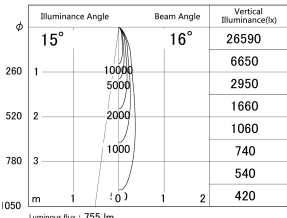

Installation	Recessed mount
Type	High-efficiency antiglare type fixed downlight
Fixture wattage	7.5W
Beam angle	16deg
Color Temp.	4000K
CRI	Ra>90
Luminous	754 lm
Body	Die-cast aluminum alloy
Body finish	N/A
Trim finish	Black
Reflector finish	Mirror
IP Rate	IP20
Light source	COB module
Input Voltage	AC220~240V
Dimming Type	Non-Dimmable
Certificate	CE,CCC
Cut Hole	80mm