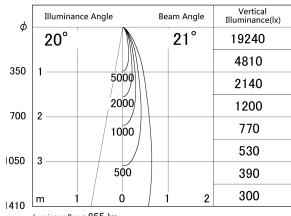

Installation	Recessed mount
Type	High-efficiency antiglare type fixed downlight
Fixture wattage	7.5W
Beam angle	21deg
Color Temp.	4000K
CRI	Ra>90
Luminous	854 lm
Body	Die-cast aluminum alloy
Body finish	N/A
Trim finish	Black
Reflector finish	Mirror
IP Rate	IP20
Light source	COB module
Input Voltage	AC220~240V
Dimming Type	Non-Dimmable
Certificate	CE,CCC
Cut Hole	80mm