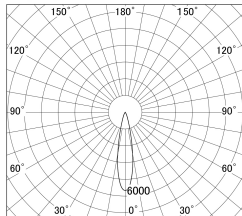

■ Lighting Distribution Curve (cd/1000 lm)

Installation	Recessed mount
Type	High-efficiency antiglare type fixed downlight
Fixture wattage	7.5W
Beam angle	21deg
Color Temp.	4000K
CRI	Ra>90
Luminous	854 lm
Body	Die-cast aluminum alloy
Body finish	N/A
Trim finish	Black
Reflector finish	Mirror
IP Rate	IP20
Light source	COB module
Input Voltage	AC220~240V
Dimming Type	Non-Dimmable
Certificate	CE,CCC
Cut Hole	80mm