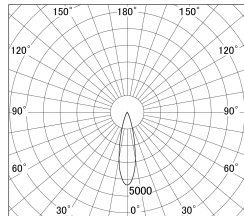

■ Lighting Distribution Curve (cd/1000 lm)

Installation	Recessed mount
Type	High-efficiency antiglare type fixed downlight
Fixture wattage	7.5W
Beam angle	25deg
Color Temp.	4000K
CRI	Ra>90
Luminous	794 lm
Body	Die-cast aluminum alloy
Body finish	N/A
Trim finish	Black
Reflector finish	Mirror
IP Rate	IP20
Light source	COB module
Input Voltage	AC220~240V
Dimming Type	Non-Dimmable
Certificate	CE,CCC
Cut Hole	80mm