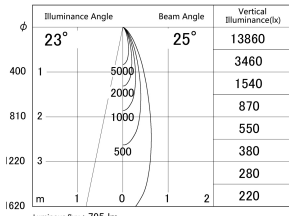

Installation	Recessed mount
Type	High-efficiency antiglare type fixed downlight
Fixture wattage	7.5W
Beam angle	25deg
Color Temp.	4000K
CRI	Ra>90
Luminous	794 lm
Body	Die-cast aluminum alloy
Body finish	N/A
Trim finish	Black
Reflector finish	Mirror
IP Rate	IP20
Light source	COB module
Input Voltage	AC220~240V
Dimming Type	Non-Dimmable
Certificate	CE,CCC
Cut Hole	80mm