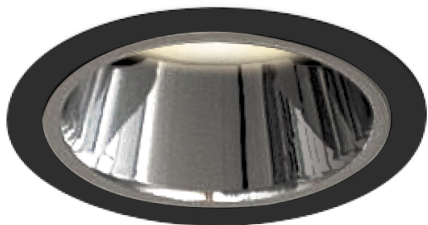

Item no. DD161-0835MB9040-FX

Series Name: AMMA Φ80 series Lens type Fixed Antiglare (DD161-AG-FX)