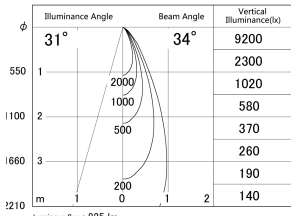

Installation	Recessed mount
Type	High-efficiency antiglare type fixed downlight
Fixture wattage	7.5W
Beam angle	34deg
Color Temp.	4000K
CRI	Ra>90
Luminous	826 lm
Body	Die-cast aluminum alloy
Body finish	N/A
Trim finish	Black
Reflector finish	Mirror
IP Rate	IP20
Light source	COB module
Input Voltage	AC220~240V
Dimming Type	Non-Dimmable
Certificate	CE,CCC
Cut Hole	80mm