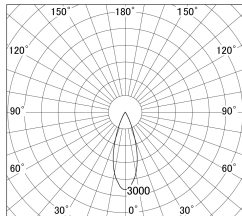

■ Lighting Distribution Curve (cd/1000 lm)

Installation	Recessed mount
Type	High-efficiency antiglare type fixed downlight
Fixture wattage	7.5W
Beam angle	34deg
Color Temp.	4000K
CRI	Ra>90
Luminous	826 lm
Body	Die-cast aluminum alloy
Body finish	N/A
Trim finish	Black
Reflector finish	Mirror
IP Rate	IP20
Light source	COB module
Input Voltage	AC220~240V
Dimming Type	Non-Dimmable
Certificate	CE,CCC
Cut Hole	80mm