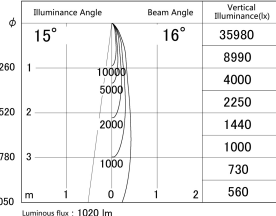

Installation	Recessed mount
Type	High-efficiency antiglare type fixed downlight
Fixture wattage	10.5W
Beam angle	16deg
Color Temp.	4000K
CRI	Ra>90
Luminous	1020 lm
Body	Die-cast aluminum alloy
Body finish	N/A
Trim finish	Black
Reflector finish	Mirror
IP Rate	IP20
Light source	COB module
Input Voltage	AC220~240V
Dimming Type	Non-Dimmable
Certificate	CE,CCC
Cut Hole	80mm