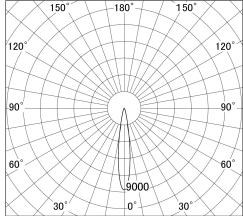

■ Lighting Distribution Curve (cd/1000 lm)

Installation	Recessed mount
Type	High-efficiency antiglare type fixed downlight
Fixture wattage	10.5W
Beam angle	16deg
Color Temp.	4000K
CRI	Ra>90
Luminous	1020 lm
Body	Die-cast aluminum alloy
Body finish	N/A
Trim finish	Black
Reflector finish	Mirror
IP Rate	IP20
Light source	COB module
Input Voltage	AC220~240V
Dimming Type	Non-Dimmable
Certificate	CE,CCC
Cut Hole	80mm