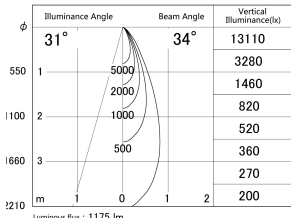

Installation	Recessed mount
Type	High-efficiency antiglare type fixed downlight
Fixture wattage	10.5W
Beam angle	34deg
Color Temp.	4000K
CRI	Ra>90
Luminous	1174 lm
Body	Die-cast aluminum alloy
Body finish	N/A
Trim finish	Black
Reflector finish	Mirror
IP Rate	IP20
Light source	COB module
Input Voltage	AC220~240V
Dimming Type	Non-Dimmable
Certificate	CE,CCC
Cut Hole	80mm