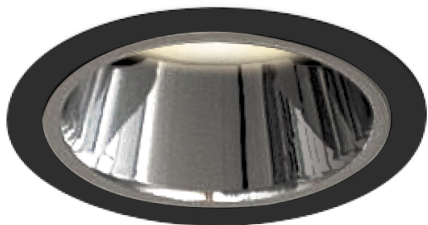

Item no. DD161-1035MB9040-FX

Series Name: AMMA Φ80 series Lens type
Fixed Antiglare (DD161-AG-FX)