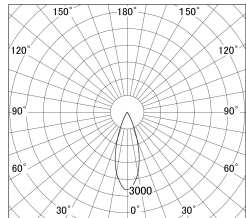

■ Lighting Distribution Curve (cd/1000 lm)

Installation	Recessed mount
Type	High-efficiency antiglare type fixed downlight
Fixture wattage	10.5W
Beam angle	34deg
Color Temp.	4000K
CRI	Ra>90
Luminous	1174 lm
Body	Die-cast aluminum alloy
Body finish	N/A
Trim finish	Black
Reflector finish	Mirror
IP Rate	IP20
Light source	COB module
Input Voltage	AC220~240V
Dimming Type	Non-Dimmable
Certificate	CE,CCC
Cut Hole	80mm