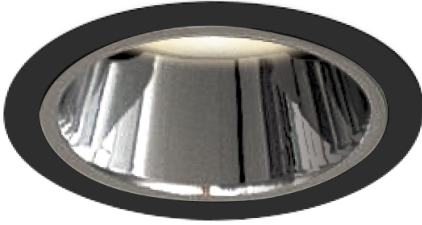

Item no. DD161-1045MB9040-FX

Series Name: AMMA Φ80 series Lens type
Fixed Antiglare (DD161-AG-FX)

Installation	Recessed mount
Type	High-efficiency antiglare type fixed downlight
Fixture wattage	10.5W
Beam angle	43deg
Color Temp.	4000K
CRI	Ra>90
Luminous	1078 lm
Body	Die-cast aluminum alloy
Body finish	N/A
Trim finish	Black
Reflector finish	Mirror
IP Rate	IP20
Light source	COB module
Input Voltage	AC220~240V
Dimming Type	Non-Dimmable
Certificate	CE,CCC
Cut Hole	80mm