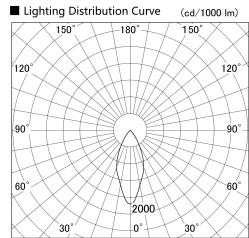

Item no. DD161-1045MB9040-FX

Series Name: AMMA Φ80 series Lens type
Fixed Antiglare (DD161-AG-FX)

Installation	Recessed mount
Type	High-efficiency antiglare type fixed downlight
Fixture wattage	10.5W
Beam angle	43deg
Color Temp.	4000K
CRI	Ra>90
Luminous	1078 lm
Body	Die-cast aluminum alloy
Body finish	N/A
Trim finish	Black
Reflector finish	Mirror
IP Rate	IP20
Light source	COB module
Input Voltage	AC220~240V
Dimming Type	Non-Dimmable
Certificate	CE,CCC
Cut Hole	80mm