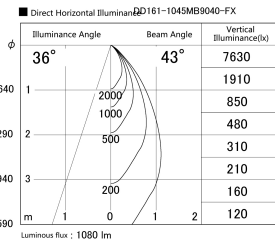

Item no. DD161-1045MB9040-FX

Series Name: AMMA Φ80 series Lens type
Fixed Antiglare (DD161-AG-FX)

Installation	Recessed mount
Type	High-efficiency antiglare type fixed downlight
Fixture wattage	10.5W
Beam angle	43deg
Color Temp.	4000K
CRI	Ra>90
Luminous	1078 lm
Body	Die-cast aluminum alloy
Body finish	N/A
Trim finish	Black
Reflector finish	Mirror
IP Rate	IP20
Light source	COB module
Input Voltage	AC220~240V
Dimming Type	Non-Dimmable
Certificate	CE,CCC
Cut Hole	80mm