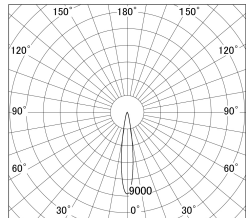

■ Lighting Distribution Curve (cd/1000 lm)

Installation	Recessed mount
Type	High-efficiency antiglare type fixed downlight
Fixture wattage	14W
Beam angle	16deg
Color Temp.	4000K
CRI	Ra>90
Luminous	1372 lm
Body	Die-cast aluminum alloy
Body finish	N/A
Trim finish	Black
Reflector finish	Mirror
IP Rate	IP20
Light source	COB module
Input Voltage	AC220~240V
Dimming Type	Non-Dimmable
Certificate	CE,CCC
Cut Hole	80mm