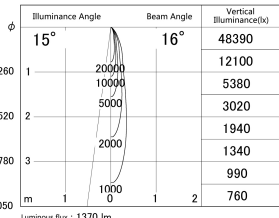

Installation	Recessed mount
Type	High-efficiency antiglare type fixed downlight
Fixture wattage	14W
Beam angle	16deg
Color Temp.	4000K
CRI	Ra>90
Luminous	1372 lm
Body	Die-cast aluminum alloy
Body finish	N/A
Trim finish	Black
Reflector finish	Mirror
IP Rate	IP20
Light source	COB module
Input Voltage	AC220~240V
Dimming Type	Non-Dimmable
Certificate	CE,CCC
Cut Hole	80mm