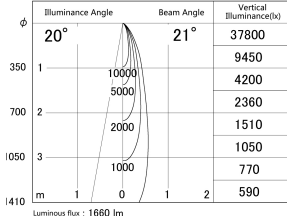

Installation	Recessed mount
Type	High-efficiency antiglare type fixed downlight
Fixture wattage	14W
Beam angle	21deg
Color Temp.	4000K
CRI	Ra>90
Luminous	1660 lm
Body	Die-cast aluminum alloy
Body finish	N/A
Trim finish	Black
Reflector finish	Mirror
IP Rate	IP20
Light source	COB module
Input Voltage	AC220~240V
Dimming Type	Non-Dimmable
Certificate	CE,CCC
Cut Hole	80mm