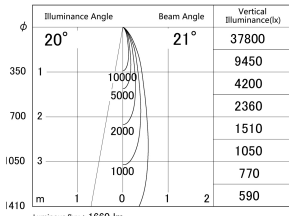

Installation	Recessed mount
Type	High-efficiency antiglare type fixed downlight
Fixture wattage	14W
Beam angle	21deg
Color Temp.	4000K
CRI	Ra>90
Luminous	1660 lm
Body	Die-cast aluminum alloy
Body finish	N/A
Trim finish	Black
Reflector finish	Mirror
IP Rate	IP20
Light source	COB module
Input Voltage	AC220~240V
Dimming Type	Non-Dimmable
Certificate	CE,CCC
Cut Hole	80mm