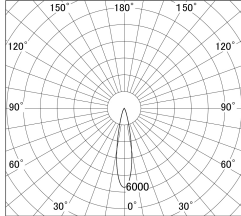

■ Lighting Distribution Curve (cd/1000 lm)

Installation	Recessed mount
Type	High-efficiency antiglare type fixed downlight
Fixture wattage	14W
Beam angle	21deg
Color Temp.	4000K
CRI	Ra>90
Luminous	1660 lm
Body	Die-cast aluminum alloy
Body finish	N/A
Trim finish	Black
Reflector finish	Mirror
IP Rate	IP20
Light source	COB module
Input Voltage	AC220~240V
Dimming Type	Non-Dimmable
Certificate	CE,CCC
Cut Hole	80mm