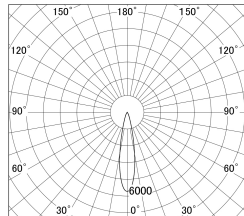

■ Lighting Distribution Curve (cd/1000 lm)

Installation	Recessed mount
Type	High-efficiency antiglare type fixed downlight
Fixture wattage	14W
Beam angle	21deg
Color Temp.	4000K
CRI	Ra>90
Luminous	1660 lm
Body	Die-cast aluminum alloy
Body finish	N/A
Trim finish	Black
Reflector finish	Mirror
IP Rate	IP20
Light source	COB module
Input Voltage	AC220~240V
Dimming Type	Non-Dimmable
Certificate	CE,CCC
Cut Hole	80mm