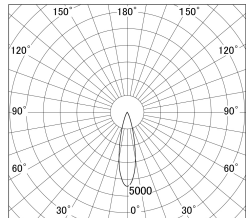

Installation	Recessed mount
Type	High-efficiency antiglare type fixed downlight
Fixture wattage	14W
Beam angle	24deg
Color Temp.	4000K
CRI	Ra>90
Luminous	1558 lm
Body	Die-castaluminumalloy
Body finish	N/A
Trim finish	Black
Reflector finish	Mirror
IP Rate	IP20
Light source	COB module
Input Voltage	AC220~240V
Dimming Type	Non-Dimmable
Certificate	CE,CCC
Cut Hole	80mm

■ Lighting Distribution Curve (cd/1000 lm)