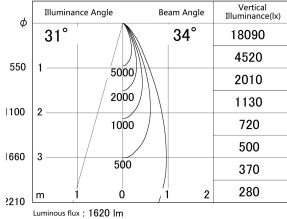

Installation	Recessed mount
Type	High-efficiency antiglare type fixed downlight
Fixture wattage	14W
Beam angle	34deg
Color Temp.	4000K
CRI	Ra>90
Luminous	1620 lm
Body	Die-cast aluminum alloy
Body finish	N/A
Trim finish	Black
Reflector finish	Mirror
IP Rate	IP20
Light source	COB module
Input Voltage	AC220~240V
Dimming Type	Non-Dimmable
Certificate	CE,CCC
Cut Hole	80mm