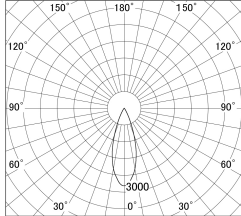

■ Lighting Distribution Curve (cd/1000 lm)

Installation	Recessed mount
Type	High-efficiency antiglare type fixed downlight
Fixture wattage	14W
Beam angle	34deg
Color Temp.	4000K
CRI	Ra>90
Luminous	1620 lm
Body	Die-cast aluminum alloy
Body finish	N/A
Trim finish	Black
Reflector finish	Mirror
IP Rate	IP20
Light source	COB module
Input Voltage	AC220~240V
Dimming Type	Non-Dimmable
Certificate	CE,CCC
Cut Hole	80mm