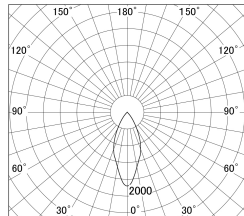

■ Lighting Distribution Curve (cd/1000 lm)

Installation	Recessed mount
Type	High-efficiency antiglare type fixed downlight
Fixture wattage	14W
Beam angle	43deg
Color Temp.	4000K
CRI	Ra>90
Luminous	1488 lm
Body	Die-cast aluminum alloy
Body finish	N/A
Trim finish	Black
Reflector finish	Mirror
IP Rate	IP20
Light source	COB module
Input Voltage	AC220~240V
Dimming Type	Non-Dimmable
Certificate	CE,CCC
Cut Hole	80mm