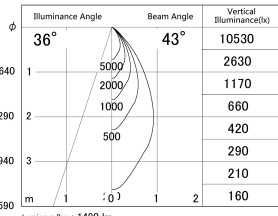

Installation	Recessed mount
Type	High-efficiency antiglare type fixed downlight
Fixture wattage	14W
Beam angle	43deg
Color Temp.	4000K
CRI	Ra>90
Luminous	1488 lm
Body	Die-cast aluminum alloy
Body finish	N/A
Trim finish	Black
Reflector finish	Mirror
IP Rate	IP20
Light source	COB module
Input Voltage	AC220~240V
Dimming Type	Non-Dimmable
Certificate	CE,CCC
Cut Hole	80mm