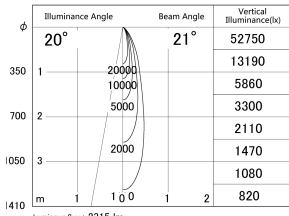

Item no. DD161-2020MB9040-FX

Series Name: AMMA Φ80 series Lens type
Fixed Antiglare (DD161-AG-FX)

■ Lighting Distribution Curve (cd/1000 lm)

Installation	Recessed mount
Type	High-efficiency antiglare type fixed downlight
Fixture wattage	21W
Beam angle	21deg
Color Temp.	4000K
CRI	Ra>90
Luminous	2317 lm
Body	Die-cast aluminum alloy
Body finish	N/A
Trim finish	Black
Reflector finish	Mirror
IP Rate	IP20
Light source	COB module
Input Voltage	AC220~240V
Dimming Type	Non-Dimmable
Certificate	CE,CCC
Cut Hole	80mm