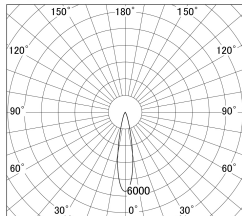

■ Lighting Distribution Curve (cd/1000 lm)