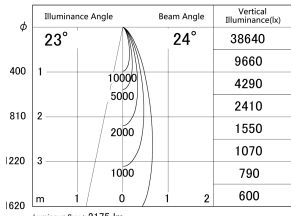

Item no. DD161-2025MB9040-FX

Series Name: AMMA Φ80 series Lens type
Fixed Antiglare (DD161-AG-FX)

■ Lighting Distribution Curve (cd/1000 lm)

Installation	Recessed mount
Type	High-efficiency antiglare type fixed downlight
Fixture wattage	21W
Beam angle	24deg
Color Temp.	4000K
CRI	Ra>90
Luminous	2175 lm
Body	Die-cast aluminum alloy
Body finish	N/A
Trim finish	Black
Reflector finish	Mirror
IP Rate	IP20
Light source	COB module
Input Voltage	AC220~240V
Dimming Type	Non-Dimmable
Certificate	CE,CCC
Cut Hole	80mm