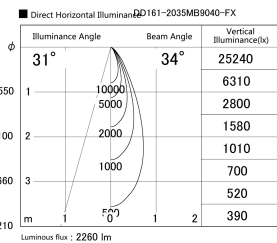

Item no. DD161-2035MB9040-FX

Series Name: AMMA Φ 80 series Lens type
Fixed Antiglare (DD161-AG-FX)

Installation	Recessed mount
Type	High-efficiency antiglare type fixed downlight
Fixture wattage	21W
Beam angle	34deg
Color Temp.	4000K
CRI	Ra>90
Luminous	2261 lm
Body	Die-cast aluminum alloy
Body finish	N/A
Trim finish	Black
Reflector finish	Mirror
IP Rate	IP20
Light source	COB module
Input Voltage	AC220~240V
Dimming Type	Non-Dimmable
Certificate	CE,CCC
Cut Hole	80mm