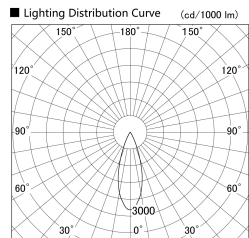

Item no. DD161-2035MB9040-FX

Series Name: AMMA Φ 80 series Lens type
Fixed Antiglare (DD161-AG-FX)

Installation	Recessed mount
Type	High-efficiency antiglare type fixed downlight
Fixture wattage	21W
Beam angle	34deg
Color Temp.	4000K
CRI	Ra>90
Luminous	2261 lm
Body	Die-cast aluminum alloy
Body finish	N/A
Trim finish	Black
Reflector finish	Mirror
IP Rate	IP20
Light source	COB module
Input Voltage	AC220~240V
Dimming Type	Non-Dimmable
Certificate	CE,CCC
Cut Hole	80mm