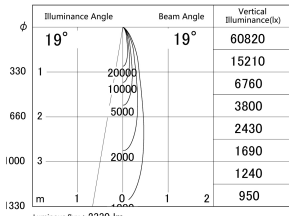

Item no. DD161-2520MB9040-FX

Series Name: AMMA Φ80 series Lens type
Fixed Antiglare (DD161-AG-FX)

■ Lighting Distribution Curve (cd/1000 lm)

Installation	Recessed mount
Type	High-efficiency antiglare type fixed downlight
Fixture wattage	24W
Beam angle	19deg
Color Temp.	4000K
CRI	Ra>90
Luminous	2331 lm
Body	Die-cast aluminum alloy
Body finish	N/A
Trim finish	Black
Reflector finish	Mirror
IP Rate	IP20
Light source	COB module
Input Voltage	AC220~240V
Dimming Type	Non-Dimmable
Certificate	CE,CCC
Cut Hole	80mm