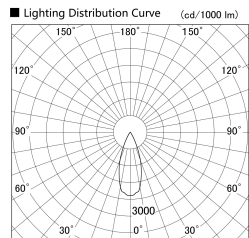

Item no. DD161-2540MB9040-FX

Series Name: AMMA Φ80 series Lens type
Fixed Antiglare (DD161-AG-FX)

Installation	Recessed mount
Type	High-efficiency antiglare type fixed downlight
Fixture wattage	24W
Beam angle	38deg
Color Temp.	4000K
CRI	Ra>90
Luminous	2732 lm
Body	Die-cast aluminum alloy
Body finish	N/A
Trim finish	Black
Reflector finish	Mirror
IP Rate	IP20
Light source	COB module
Input Voltage	AC220~240V
Dimming Type	Non-Dimmable
Certificate	CE,CCC
Cut Hole	80mm