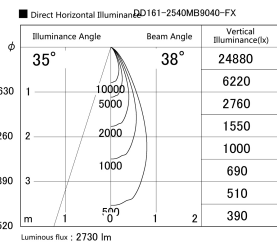

Item no. DD161-2540MB9040-FX

Series Name: AMMA Φ80 series Lens type
Fixed Antiglare (DD161-AG-FX)

Installation	Recessed mount
Type	High-efficiency antiglare type fixed downlight
Fixture wattage	24W
Beam angle	38deg
Color Temp.	4000K
CRI	Ra>90
Luminous	2732 lm
Body	Die-cast aluminum alloy
Body finish	N/A
Trim finish	Black
Reflector finish	Mirror
IP Rate	IP20
Light source	COB module
Input Voltage	AC220~240V
Dimming Type	Non-Dimmable
Certificate	CE,CCC
Cut Hole	80mm