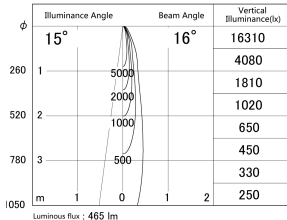

Item no. DD161-0515WW9027-FX

Series Name: AMMA Φ80 series Lens type
Fixed Antiglare (DD161-AG-FX)

■ Lighting Distribution Curve (cd/1000 lm)

Installation	Recessed mount
Type	High-efficiency antiglare type fixed downlight
Fixture wattage	5W
Beam angle	16deg
Color Temp.	2700K
CRI	Ra>90
Luminous	467 lm
Body	Die-castaluminumalloy
Body finish	N/A
Trim finish	White
Reflector finish	White
IP Rate	IP20
Light source	COB module
Input Voltage	AC220~240V
Dimming Type	Non-Dimmable
Certificate	CE,CCC
Cut Hole	80mm