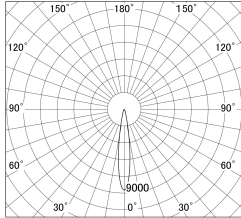

■ Lighting Distribution Curve (cd/1000 lm)