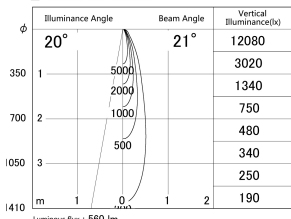

Item no. DD161-0520WW9027-FX

Series Name: AMMA Φ80 series Lens type
Fixed Antiglare (DD161-AG-FX)

■ Lighting Distribution Curve (cd/1000 lm)

Installation	Recessed mount
Type	High-efficiency antiglare type fixed downlight
Fixture wattage	5W
Beam angle	21deg
Color Temp.	2700K
CRI	Ra>90
Luminous	560 lm
Body	Die-cast aluminum alloy
Body finish	N/A
Trim finish	White
Reflector finish	White
IP Rate	IP20
Light source	COB module
Input Voltage	AC220~240V
Dimming Type	Non-Dimmable
Certificate	CE,CCC
Cut Hole	80mm