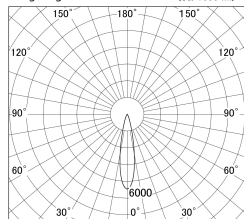

■ Lighting Distribution Curve (cd/1000 lm)