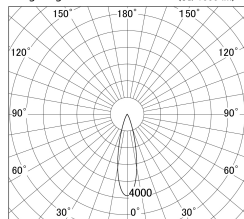

■ Lighting Distribution Curve (cd/1000 lm)