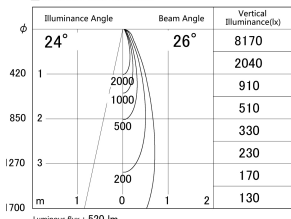

Item no. DD161-0525WW9027-FX

Series Name: AMMA Φ80 series Lens type
Fixed Antiglare (DD161-AG-FX)

■ Lighting Distribution Curve (cd/1000 lm)

Installation	Recessed mount
Type	High-efficiency antiglare type fixed downlight
Fixture wattage	5W
Beam angle	26deg
Color Temp.	2700K
CRI	Ra>90
Luminous	522 lm
Body	Die-cast aluminum alloy
Body finish	N/A
Trim finish	White
Reflector finish	White
IP Rate	IP20
Light source	COB module
Input Voltage	AC220~240V
Dimming Type	Non-Dimmable
Certificate	CE,CCC
Cut Hole	80mm