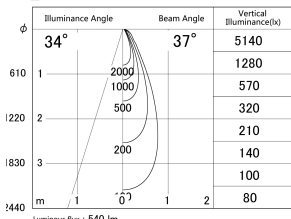

Item no. DD161-0535WW9027-FX

Series Name: AMMA Φ80 series Lens type
Fixed Antiglare (DD161-AG-FX)

■ Lighting Distribution Curve (cd/1000 lm)

Installation	Recessed mount
Type	High-efficiency antiglare type fixed downlight
Fixture wattage	5W
Beam angle	37deg
Color Temp.	2700K
CRI	Ra>90
Luminous	541 lm
Body	Die-cast aluminum alloy
Body finish	N/A
Trim finish	White
Reflector finish	White
IP Rate	IP20
Light source	COB module
Input Voltage	AC220~240V
Dimming Type	Non-Dimmable
Certificate	CE,CCC
Cut Hole	80mm