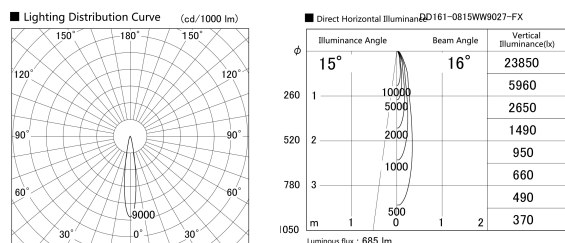

Item no. DD161-0815WW9027-FX

Series Name: AMMA Φ80 series Lens type  
Fixed Antiglare (DD161-AG-FX)

Installation	Recessed mount
Type	High-efficiency antiglare type fixed downlight
Fixture wattage	7.5W
Beam angle	16deg
Color Temp.	2700K
CRI	Ra>90
Luminous	683 lm
Body	Die-cast aluminum alloy
Body finish	N/A
Trim finish	White
Reflector finish	White
IP Rate	IP20
Light source	COB module
Input Voltage	AC220~240V
Dimming Type	Non-Dimmable
Certificate	CE,CCC
Cut Hole	80mm