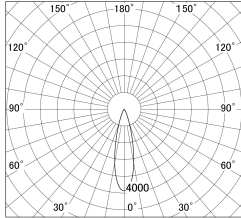

■ Lighting Distribution Curve (cd/1000 lm)

Installation	Recessed mount
Type	High-efficiency antiglare type fixed downlight
Fixture wattage	7.5W
Beam angle	26deg
Color Temp.	2700K
CRI	Ra>90
Luminous	778 lm
Body	Die-cast aluminum alloy
Body finish	N/A
Trim finish	White
Reflector finish	White
IP Rate	IP20
Light source	COB module
Input Voltage	AC220~240V
Dimming Type	Non-Dimmable
Certificate	CE,CCC
Cut Hole	80mm