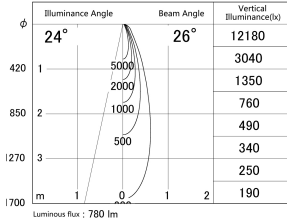

Installation	Recessed mount
Type	High-efficiency antiglare type fixed downlight
Fixture wattage	7.5W
Beam angle	26deg
Color Temp.	2700K
CRI	Ra>90
Luminous	778 lm
Body	Die-cast aluminum alloy
Body finish	N/A
Trim finish	White
Reflector finish	White
IP Rate	IP20
Light source	COB module
Input Voltage	AC220~240V
Dimming Type	Non-Dimmable
Certificate	CE,CCC
Cut Hole	80mm