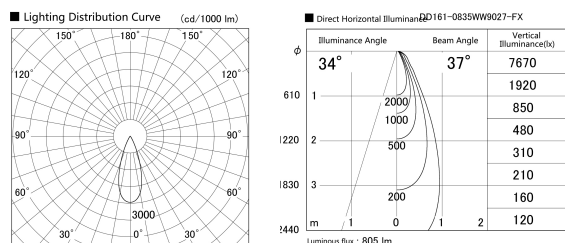

Item no. DD161-0835WW9027-FX

Series Name: AMMA Φ80 series Lens type  
Fixed Antiglare (DD161-AG-FX)

Installation	Recessed mount
Type	High-efficiency antiglare type fixed downlight
Fixture wattage	7.5W
Beam angle	37deg
Color Temp.	2700K
CRI	Ra>90
Luminous	807 lm
Body	Die-cast aluminum alloy
Body finish	N/A
Trim finish	White
Reflector finish	White
IP Rate	IP20
Light source	COB module
Input Voltage	AC220~240V
Dimming Type	Non-Dimmable
Certificate	CE,CCC
Cut Hole	80mm