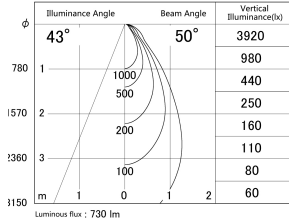

Installation	Recessed mount
Type	High-efficiency antiglare type fixed downlight
Fixture wattage	7.5W
Beam angle	50deg
Color Temp.	2700K
CRI	Ra>90
Luminous	732 lm
Body	Die-castaluminumalloy
Body finish	N/A
Trim finish	White
Reflector finish	White
IP Rate	IP20
Light source	COB module
Input Voltage	AC220~240V
Dimming Type	Non-Dimmable
Certificate	CE,CCC
Cut Hole	80mm