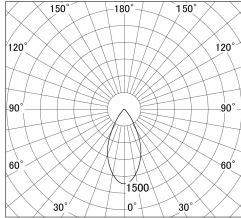

■ Lighting Distribution Curve (cd/1000 lm)

Installation	Recessed mount
Type	High-efficiency antiglare type fixed downlight
Fixture wattage	7.5W
Beam angle	50deg
Color Temp.	2700K
CRI	Ra>90
Luminous	732 lm
Body	Die-castaluminumalloy
Body finish	N/A
Trim finish	White
Reflector finish	White
IP Rate	IP20
Light source	COB module
Input Voltage	AC220~240V
Dimming Type	Non-Dimmable
Certificate	CE,CCC
Cut Hole	80mm