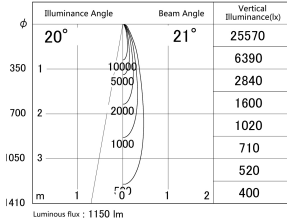

Installation	Recessed mount
Type	High-efficiency antiglare type fixed downlight
Fixture wattage	10.5W
Beam angle	21deg
Color Temp.	2700K
CRI	Ra>90
Luminous	1151 lm
Body	Die-cast aluminum alloy
Body finish	N/A
Trim finish	White
Reflector finish	White
IP Rate	IP20
Light source	COB module
Input Voltage	AC220~240V
Dimming Type	Non-Dimmable
Certificate	CE,CCC
Cut Hole	80mm