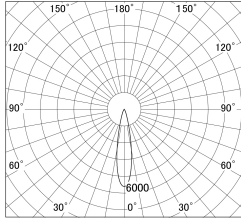

■ Lighting Distribution Curve (cd/1000 lm)

Installation	Recessed mount
Type	High-efficiency antiglare type fixed downlight
Fixture wattage	10.5W
Beam angle	21deg
Color Temp.	2700K
CRI	Ra>90
Luminous	1151 lm
Body	Die-cast aluminum alloy
Body finish	N/A
Trim finish	White
Reflector finish	White
IP Rate	IP20
Light source	COB module
Input Voltage	AC220~240V
Dimming Type	Non-Dimmable
Certificate	CE,CCC
Cut Hole	80mm