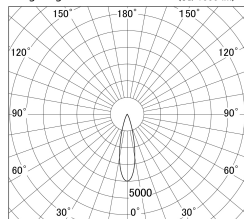

■ Lighting Distribution Curve (cd/1000 lm)

Installation	Recessed mount
Type	High-efficiency antiglare type fixed downlight
Fixture wattage	10.5W
Beam angle	25deg
Color Temp.	2700K
CRI	Ra>90
Luminous	1072 lm
Body	Die-cast aluminum alloy
Body finish	N/A
Trim finish	White
Reflector finish	White
IP Rate	IP20
Light source	COB module
Input Voltage	AC220~240V
Dimming Type	Non-Dimmable
Certificate	CE,CCC
Cut Hole	80mm