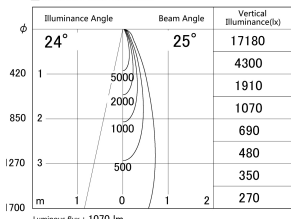

Installation	Recessed mount
Type	High-efficiency antiglare type fixed downlight
Fixture wattage	10.5W
Beam angle	25deg
Color Temp.	2700K
CRI	Ra>90
Luminous	1072 lm
Body	Die-cast aluminum alloy
Body finish	N/A
Trim finish	White
Reflector finish	White
IP Rate	IP20
Light source	COB module
Input Voltage	AC220~240V
Dimming Type	Non-Dimmable
Certificate	CE,CCC
Cut Hole	80mm