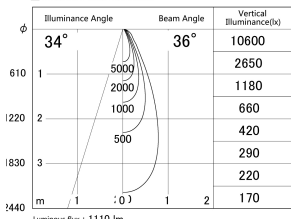

Installation	Recessed mount
Type	High-efficiency antiglare type fixed downlight
Fixture wattage	10.5W
Beam angle	36deg
Color Temp.	2700K
CRI	Ra>90
Luminous	1110 lm
Body	Die-cast aluminum alloy
Body finish	N/A
Trim finish	White
Reflector finish	White
IP Rate	IP20
Light source	COB module
Input Voltage	AC220~240V
Dimming Type	Non-Dimmable
Certificate	CE,CCC
Cut Hole	80mm