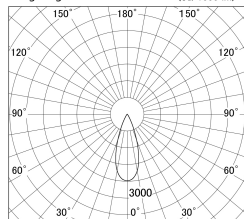

■ Lighting Distribution Curve (cd/1000 lm)

Installation	Recessed mount
Type	High-efficiency antiglare type fixed downlight
Fixture wattage	10.5W
Beam angle	36deg
Color Temp.	2700K
CRI	Ra>90
Luminous	1110 lm
Body	Die-cast aluminum alloy
Body finish	N/A
Trim finish	White
Reflector finish	White
IP Rate	IP20
Light source	COB module
Input Voltage	AC220~240V
Dimming Type	Non-Dimmable
Certificate	CE,CCC
Cut Hole	80mm