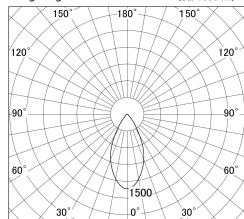

■ Lighting Distribution Curve (cd/1000 lm)

Installation	Recessed mount
Type	High-efficiency antiglare type fixed downlight
Fixture wattage	10.5W
Beam angle	50deg
Color Temp.	2700K
CRI	Ra>90
Luminous	1007 lm
Body	Die-cast aluminum alloy
Body finish	N/A
Trim finish	White
Reflector finish	White
IP Rate	IP20
Light source	COB module
Input Voltage	AC220~240V
Dimming Type	Non-Dimmable
Certificate	CE,CCC
Cut Hole	80mm