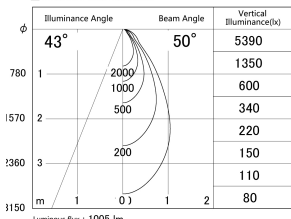

Installation	Recessed mount
Type	High-efficiency antiglare type fixed downlight
Fixture wattage	10.5W
Beam angle	50deg
Color Temp.	2700K
CRI	Ra>90
Luminous	1007 lm
Body	Die-cast aluminum alloy
Body finish	N/A
Trim finish	White
Reflector finish	White
IP Rate	IP20
Light source	COB module
Input Voltage	AC220~240V
Dimming Type	Non-Dimmable
Certificate	CE,CCC
Cut Hole	80mm