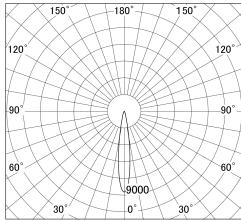

■ Lighting Distribution Curve (cd/1000 lm)

Installation	Recessed mount
Type	High-efficiency antiglare type fixed downlight
Fixture wattage	14W
Beam angle	16deg
Color Temp.	2700K
CRI	Ra>90
Luminous	1244 lm
Body	Die-castaluminumalloy
Body finish	N/A
Trim finish	White
Reflector finish	White
IP Rate	IP20
Light source	COB module
Input Voltage	AC220~240V
Dimming Type	Non-Dimmable
Certificate	CE,CCC
Cut Hole	80mm