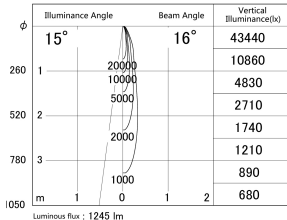

Installation	Recessed mount
Type	High-efficiency antiglare type fixed downlight
Fixture wattage	14W
Beam angle	16deg
Color Temp.	2700K
CRI	Ra>90
Luminous	1244 lm
Body	Die-castaluminumalloy
Body finish	N/A
Trim finish	White
Reflector finish	White
IP Rate	IP20
Light source	COB module
Input Voltage	AC220~240V
Dimming Type	Non-Dimmable
Certificate	CE,CCC
Cut Hole	80mm