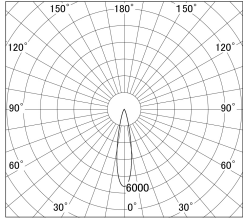

■ Lighting Distribution Curve (cd/1000 lm)

Installation	Recessed mount
Type	High-efficiency antiglare type fixed downlight
Fixture wattage	14W
Beam angle	21deg
Color Temp.	2700K
CRI	Ra>90
Luminous	1588 lm
Body	Die-cast aluminum alloy
Body finish	N/A
Trim finish	White
Reflector finish	White
IP Rate	IP20
Light source	COB module
Input Voltage	AC220~240V
Dimming Type	Non-Dimmable
Certificate	CE,CCC
Cut Hole	80mm