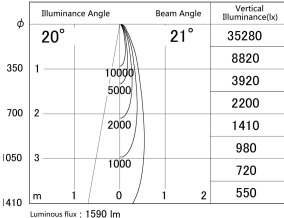

Installation	Recessed mount
Type	High-efficiency antiglare type fixed downlight
Fixture wattage	14W
Beam angle	21deg
Color Temp.	2700K
CRI	Ra>90
Luminous	1588 lm
Body	Die-cast aluminum alloy
Body finish	N/A
Trim finish	White
Reflector finish	White
IP Rate	IP20
Light source	COB module
Input Voltage	AC220~240V
Dimming Type	Non-Dimmable
Certificate	CE,CCC
Cut Hole	80mm