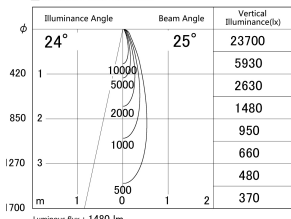

Installation	Recessed mount
Type	High-efficiency antiglare type fixed downlight
Fixture wattage	14W
Beam angle	25deg
Color Temp.	2700K
CRI	Ra>90
Luminous	1479 lm
Body	Die-cast aluminum alloy
Body finish	N/A
Trim finish	White
Reflector finish	White
IP Rate	IP20
Light source	COB module
Input Voltage	AC220~240V
Dimming Type	Non-Dimmable
Certificate	CE,CCC
Cut Hole	80mm