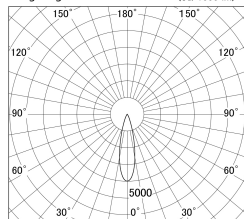

■ Lighting Distribution Curve (cd/1000 lm)

Installation	Recessed mount
Type	High-efficiency antiglare type fixed downlight
Fixture wattage	14W
Beam angle	25deg
Color Temp.	2700K
CRI	Ra>90
Luminous	1479 lm
Body	Die-cast aluminum alloy
Body finish	N/A
Trim finish	White
Reflector finish	White
IP Rate	IP20
Light source	COB module
Input Voltage	AC220~240V
Dimming Type	Non-Dimmable
Certificate	CE,CCC
Cut Hole	80mm