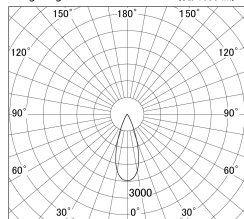

■ Lighting Distribution Curve (cd/1000 lm)

Installation	Recessed mount
Type	High-efficiency antiglare type fixed downlight
Fixture wattage	14W
Beam angle	36deg
Color Temp.	2700K
CRI	Ra>90
Luminous	1531 lm
Body	Die-cast aluminum alloy
Body finish	N/A
Trim finish	White
Reflector finish	White
IP Rate	IP20
Light source	COB module
Input Voltage	AC220~240V
Dimming Type	Non-Dimmable
Certificate	CE,CCC
Cut Hole	80mm