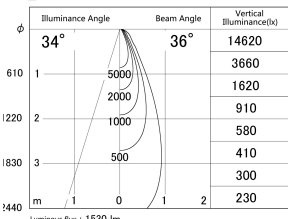

Installation	Recessed mount
Type	High-efficiency antiglare type fixed downlight
Fixture wattage	14W
Beam angle	36deg
Color Temp.	2700K
CRI	Ra>90
Luminous	1531 lm
Body	Die-cast aluminum alloy
Body finish	N/A
Trim finish	White
Reflector finish	White
IP Rate	IP20
Light source	COB module
Input Voltage	AC220~240V
Dimming Type	Non-Dimmable
Certificate	CE,CCC
Cut Hole	80mm