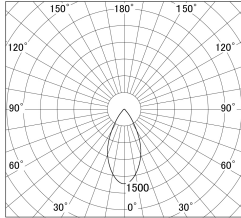

■ Lighting Distribution Curve (cd/1000 lm)

Installation	Recessed mount
Type	High-efficiency antiglare type fixed downlight
Fixture wattage	14W
Beam angle	50deg
Color Temp.	2700K
CRI	Ra>90
Luminous	1389 lm
Body	Die-cast aluminum alloy
Body finish	N/A
Trim finish	White
Reflector finish	White
IP Rate	IP20
Light source	COB module
Input Voltage	AC220~240V
Dimming Type	Non-Dimmable
Certificate	CE,CCC
Cut Hole	80mm