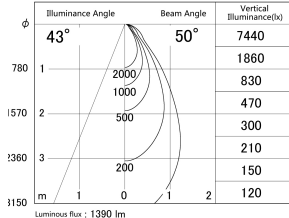

Installation	Recessed mount
Type	High-efficiency antiglare type fixed downlight
Fixture wattage	14W
Beam angle	50deg
Color Temp.	2700K
CRI	Ra>90
Luminous	1389 lm
Body	Die-cast aluminum alloy
Body finish	N/A
Trim finish	White
Reflector finish	White
IP Rate	IP20
Light source	COB module
Input Voltage	AC220~240V
Dimming Type	Non-Dimmable
Certificate	CE,CCC
Cut Hole	80mm