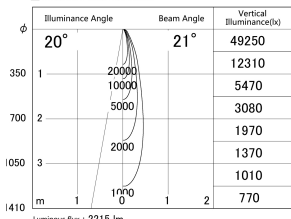

Item no. DD161-2020WW9027-FX

Series Name: AMMA Φ80 series Lens type
Fixed Antiglare (DD161-AG-FX)

■ Lighting Distribution Curve (cd/1000 lm)

Installation	Recessed mount
Type	High-efficiency antiglare type fixed downlight
Fixture wattage	21W
Beam angle	21deg
Color Temp.	2700K
CRI	Ra>90
Luminous	2217 lm
Body	Die-cast aluminum alloy
Body finish	N/A
Trim finish	White
Reflector finish	White
IP Rate	IP20
Light source	COB module
Input Voltage	AC220~240V
Dimming Type	Non-Dimmable
Certificate	CE,CCC
Cut Hole	80mm