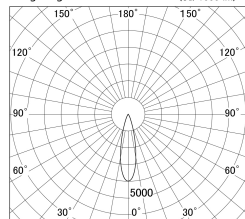

Installation	Recessed mount
Type	High-efficiency antiglare type fixed downlight
Fixture wattage	21W
Beam angle	25deg
Color Temp.	2700K
CRI	Ra>90
Luminous	2064 lm
Body	Die-castaluminumalloy
Body finish	N/A
Trim finish	White
Reflector finish	White
IP Rate	IP20
Light source	COB module
Input Voltage	AC220~240V
Dimming Type	Non-Dimmable
Certificate	CE,CCC
Cut Hole	80mm

■ Lighting Distribution Curve (cd/1000 lm)