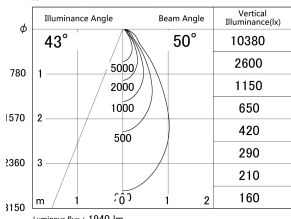

Item no. DD161-2045WW9027-FX

Series Name: AMMA Φ80 series Lens type
Fixed Antiglare (DD161-AG-FX)

■ Lighting Distribution Curve (cd/1000 lm)

Installation	Recessed mount
Type	High-efficiency antiglare type fixed downlight
Fixture wattage	21W
Beam angle	50deg
Color Temp.	2700K
CRI	Ra>90
Luminous	1938 lm
Body	Die-cast aluminum alloy
Body finish	N/A
Trim finish	White
Reflector finish	White
IP Rate	IP20
Light source	COB module
Input Voltage	AC220~240V
Dimming Type	Non-Dimmable
Certificate	CE,CCC
Cut Hole	80mm