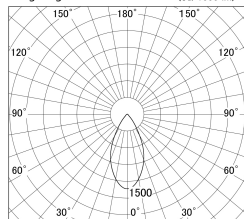

■ Lighting Distribution Curve (cd/1000 lm)