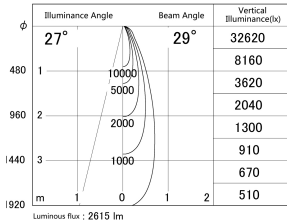

Item no. DD161-2525WW9027-FX

Series Name: AMMA Φ80 series Lens type
Fixed Antiglare (DD161-AG-FX)

■ Lighting Distribution Curve (cd/1000 lm)

Installation	Recessed mount
Type	High-efficiency antiglare type fixed downlight
Fixture wattage	24W
Beam angle	29deg
Color Temp.	2700K
CRI	Ra>90
Luminous	2616 lm
Body	Die-cast aluminum alloy
Body finish	N/A
Trim finish	White
Reflector finish	White
IP Rate	IP20
Light source	COB module
Input Voltage	AC220~240V
Dimming Type	Non-Dimmable
Certificate	CE,CCC
Cut Hole	80mm