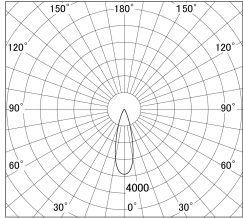

■ Lighting Distribution Curve (cd/1000 lm)