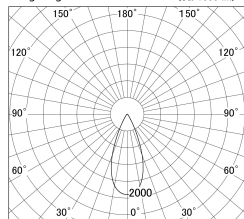

■ Lighting Distribution Curve (cd/1000 lm)