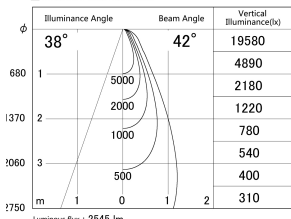

Item no. DD161-2540WW9027-FX

Series Name: AMMA Φ80 series Lens type
Fixed Antiglare (DD161-AG-FX)

■ Lighting Distribution Curve (cd/1000 lm)

Installation	Recessed mount
Type	High-efficiency antiglare type fixed downlight
Fixture wattage	24W
Beam angle	42deg
Color Temp.	2700K
CRI	Ra>90
Luminous	2545 lm
Body	Die-cast aluminum alloy
Body finish	N/A
Trim finish	White
Reflector finish	White
IP Rate	IP20
Light source	COB module
Input Voltage	AC220~240V
Dimming Type	Non-Dimmable
Certificate	CE,CCC
Cut Hole	80mm