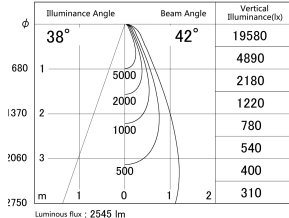

Item no. DD161-2540WW9027-FX

Series Name: AMMA Φ80 series Lens type Fixed Antiglare (DD161-AG-FX)

■ Lighting Distribution Curve (cd/1000 lm)

Installation	Recessed mount
Type	High-efficiency antiglare type fixed downlight
Fixture wattage	24W
Beam angle	42deg
Color Temp.	2700K
CRI	Ra>90
Luminous	2545 lm
Body	Die-castaluminumalloy
Body finish	N/A
Trim finish	White
Reflector finish	White
IP Rate	IP20
Light source	COB module
Input Voltage	AC220~240V
Dimming Type	Non-Dimmable
Certificate	CE,CCC
Cut Hole	80mm