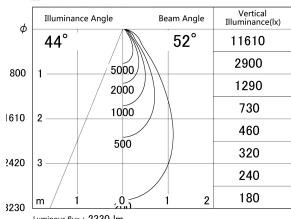

Item no. DD161-2545WW9027-FX

Series Name: AMMA Φ80 series Lens type Fixed Antiglare (DD161-AG-FX)

■ Lighting Distribution Curve (cd/1000 lm)

Installation	Recessed mount
Type	High-efficiency antiglare type fixed downlight
Fixture wattage	24W
Beam angle	52deg
Color Temp.	2700K
CRI	Ra>90
Luminous	2329 lm
Body	Die-cast aluminum alloy
Body finish	N/A
Trim finish	White
Reflector finish	White
IP Rate	IP20
Light source	COB module
Input Voltage	AC220~240V
Dimming Type	Non-Dimmable
Certificate	CE,CCC
Cut Hole	80mm