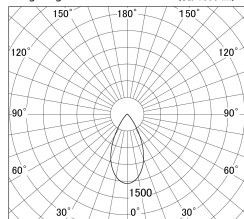

Lighting Distribution Curve (cd/1000 lm)