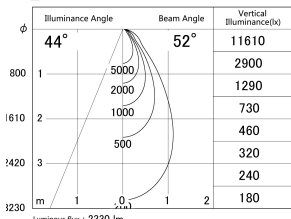

Item no. DD161-2545WW9027-FX

Series Name: AMMA Φ80 series Lens type Fixed Antiglare (DD161-AG-FX)

Lighting Distribution Curve (cd/1000 lm)

Installation	Recessed mount
Type	High-efficiency antiglare type fixed downlight
Fixture wattage	24W
Beam angle	52deg
Color Temp.	2700K
CRI	Ra>90
Luminous	2329 lm
Body	Die-cast aluminum alloy
Body finish	N/A
Trim finish	White
Reflector finish	White
IP Rate	IP20
Light source	COB module
Input Voltage	AC220~240V
Dimming Type	Non-Dimmable
Certificate	CE,CCC
Cut Hole	80mm